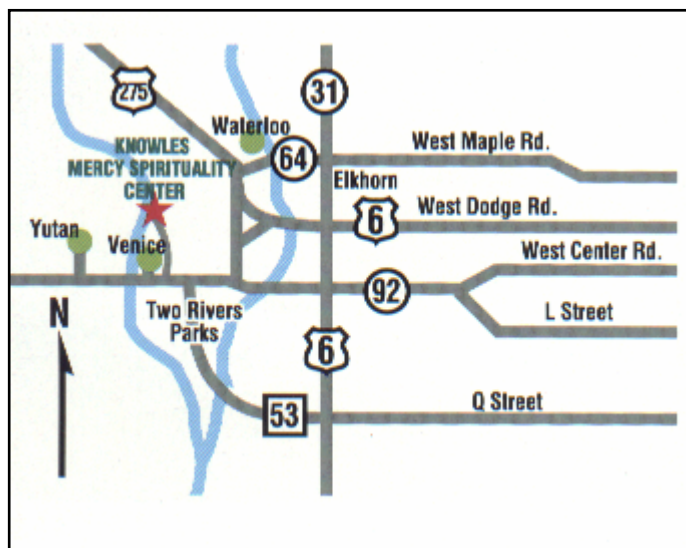

Driving Directions to Knowles Mercy Center

NOTE: Knowles Mercy Center is not physically in the city of Waterloo, but closer to Venice, NE, near the Platte River. Waterloo is just the mailing address

Coming from Omaha on Dodge

Go west on Dodge past Village Point Shopping Center and Elkhorn. Take the Wahoo exit off Dodge. Do NOT take the Waterloo exit. Come to a stop sign and then go across the road remaining on West Dodge Road (now two lane). Go about 2 miles to a stop sign where you will see a sand pit. Take a left on to 264th Street. Go about 1½ miles to Pacific street where you will go right. Follow Pacific Street, it curves and becomes Campanile Road. You will go about 1 ½ miles. Look to your right. The building sits up on the hill. You have gone past the retreat center if you come to West Center Road/Highway 92

Via Highway 275

Take Highway 275 (which is 240th St/Hwy 31/Hwy 6) to Pacific Street. Turn West on Pacific and go 3.7 miles (continue past the stop sign at 264th Street. The road will curve to the South (left) and the name will change to Campanile Road). Follow this road until you see the Knowles Mercy Spirituality Center on the right. *

**If you are lost,
call the center at 402.359.4288**

Via Highway 92 (West Center Road)

Drive to West Center Road (about 19 blocks South of Dodge Street). Take West Center Road (also named Hwy 92) **West** until you dead end (come to a stop sign). You will continue on highway 92 by taking a left at the stop sign. You will pass 264th St where there is a flashing traffic light and a gas station called the "Merchant of Venice" (keep going West approximately 1 mile). There is a sign for Campanile Rd and for the Knowles right where you need to turn. Turn right (North) on Campanile Road. (If you cross the Platte River, you have gone TOO FAR - turn around and come back over the Platte River bridge and take the first left.) Drive ¼ mile North on Campanile Rd. to the Center on your left. *